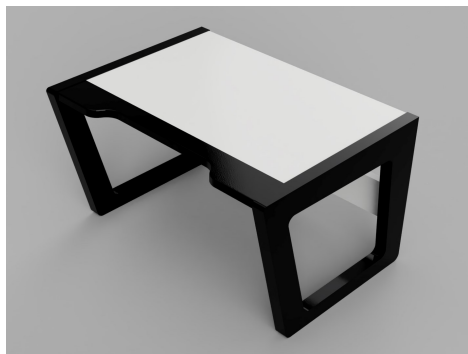

Rh a - Mini

Rh a - Mini = 1260.00  