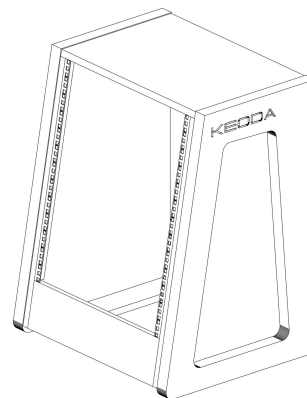

# Rh a - Rack - 10U

Rh a -Rack = 575.00

Nylon ball casters

prices ex VAT and ex shipping cost

# Rh a - Rack -13U

Rh a - Rack = 575.00  

prices ex VAT and ex shipping cost

Nylon ball casters