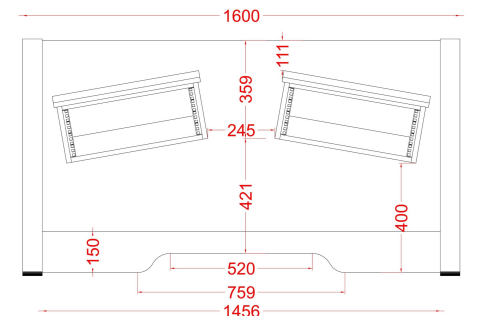

# Rh ea - Medium

Rh ea - Medium = 1638.00  

Rh ea - Medium + 1 rack 19" (2/4/6/8U) =1740.00

Rh ea - Medium + 2 rack 19" (2/4/6/8U) =1835.00  

prices ex VAT and ex shipping cost

# Rh ea - Maxi

Rh ea - Maxi = 1965.00  

Rh ea - Maxi + 1 rack 19" (2/4/6/8U) = 2185.00  

Rh ea - Maxi + 2 rack 19" (2/4/6/8U) = 2295.00  

prices ex VAT and ex shipping cost