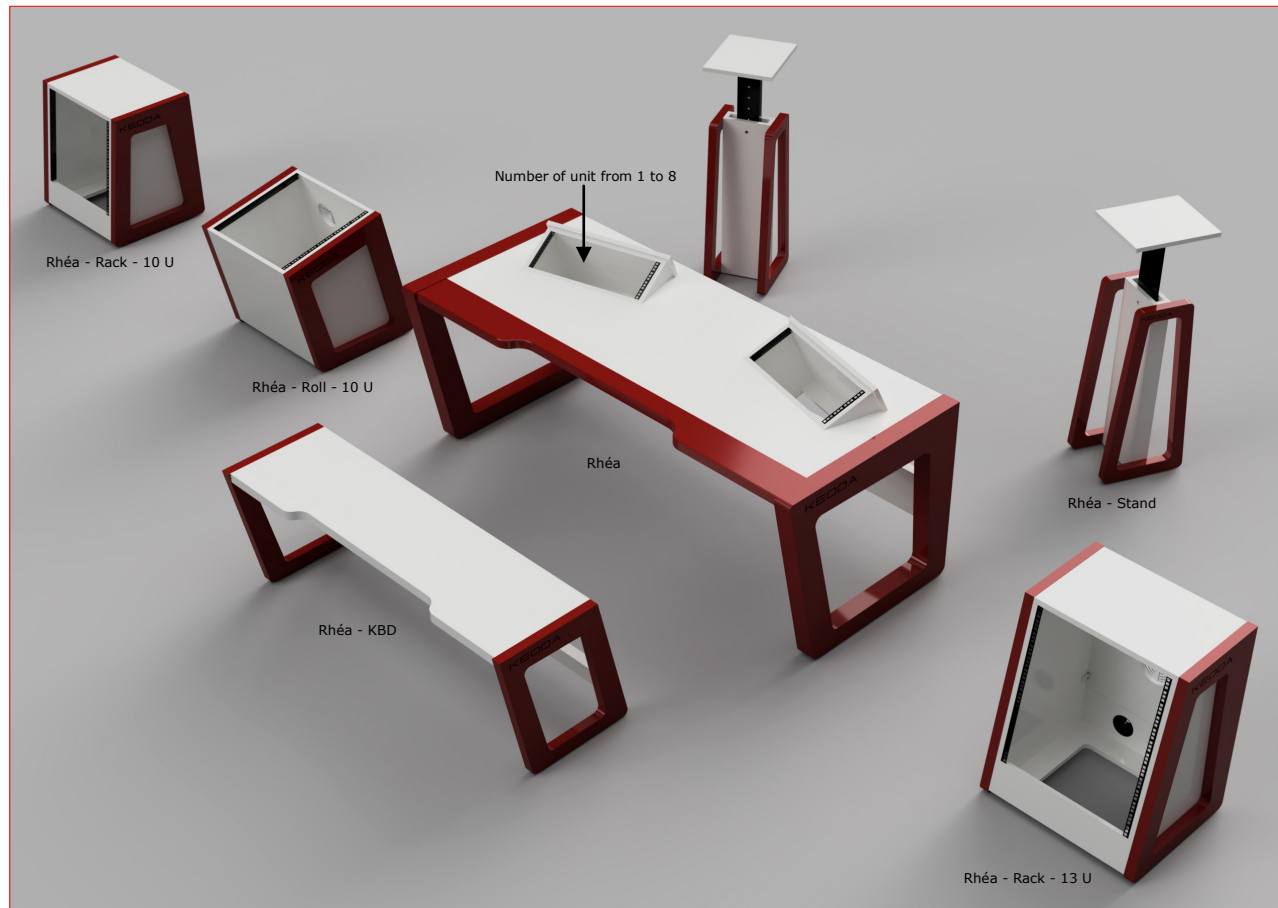

# Rh ea

Rhea: Studio furniture for your studio.  
 Versatile, stylish, ergonomic and beautiful.  
 The feet and the arm-rest are made of varnished MDF and the worktop is made of melamine.  
 You can choose the color of the foot and the arm-rest according to RAL:  
<http://www.ralcolor.com/>  
 You can choose the color of the worktop according to our color chart for the melamine:  
<http://www.keoda.com/fr/our-offer/serie-rhea/rhea#colors>  
 You can also choose the number of units for the racks without any extra charge. (from 1 to 8 U)