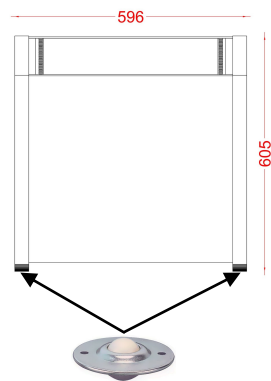

# Rh a - Roll - 10U

Rh a - Roll = 575.00

Nylon ball casters

prices ex VAT and ex shipping cost