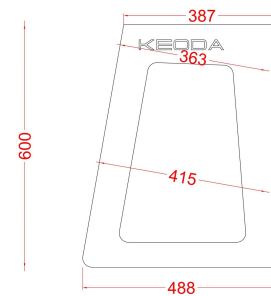

# Rh ea - Maxi

Rh ea - Maxi = 1965.00  

Rh ea - Maxi + 1 rack 19" (2/4/6/8U) = 2185.00  

Rh ea - Maxi + 2 rack 19" (2/4/6/8U) = 2295.00  

prices ex VAT and ex shipping cost

# Rh a - Roll - 10U

Rh a - Roll = 575.00

Nylon ball casters

prices ex VAT and ex shipping cost

# Rh a - Rack - 10U

Rh a -Rack = 575.00

Nylon ball casters

prices ex VAT and ex shipping cost