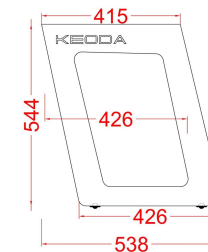

prices ex VAT and ex shipping cost