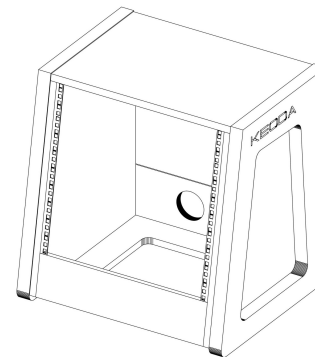

# Rh a - Roll - 10U

Rh a - Roll = 575.00

Nylon ball casters

prices ex VAT and ex shipping cost

# Rh a - Rack - 10U

Rh a -Rack = 575.00

Nylon ball casters

prices ex VAT and ex shipping cost