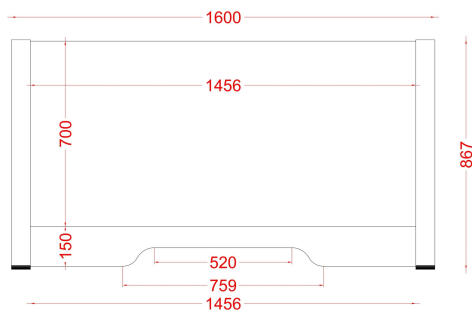

# Rh a - Mini

Rh a - Mini = 1260.00  

Rh a - Mini + 1 rack 19" (2/4/6/U) - A = 1355.00  

Rh a - Mini + 1 rack 19" (2/4/6/U) - B = 1355.00  

prices ex VAT and ex shipping cost

# Rh ea - Medium

Rh ea - Medium = 1638.00  

Rh ea - Medium + 1 rack 19" (2/4/6/8U) =1740.00

Rh ea - Medium + 2 rack 19" (2/4/6/8U) =1835.00  

prices ex VAT and ex shipping cost

# Rh ea - Maxi

Rh ea - Maxi = 1965.00  

Rh ea - Maxi + 1 rack 19" (2/4/6/8U) = 2185.00  

Rh ea - Maxi + 2 rack 19" (2/4/6/8U) = 2295.00  

prices ex VAT and ex shipping cost