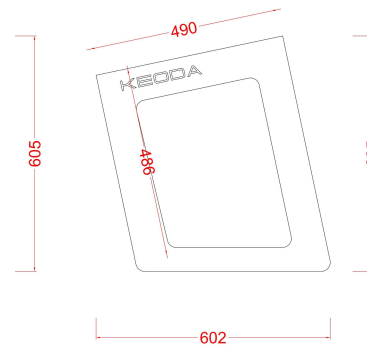

Nylon ball casters

prices ex VAT and ex shipping cost