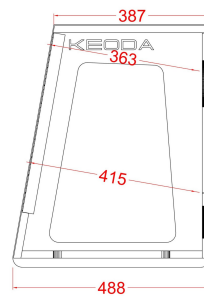

# Rh a - Roll - 10U

Rh a - Roll = 575.00

Nylon ball casters

prices ex VAT and ex shipping cost

# Rh a - Rack - 10U

Rh a -Rack = 575.00

Nylon ball casters

prices ex VAT and ex shipping cost