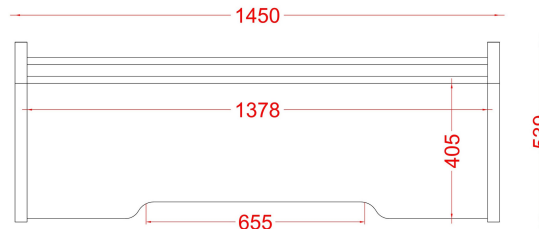

prices ex VAT and ex shipping cost