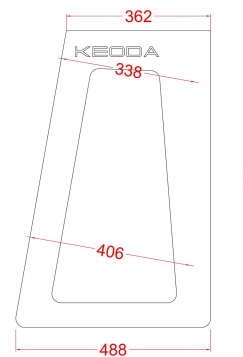

# Rh a - Rack - 10U

Rh a -Rack = 575.00

Nylon ball casters

prices ex VAT and ex shipping cost

# Rh a - Rack -13U

Rh a - Rack = 575.00  

prices ex VAT and ex shipping cost

Nylon ball casters