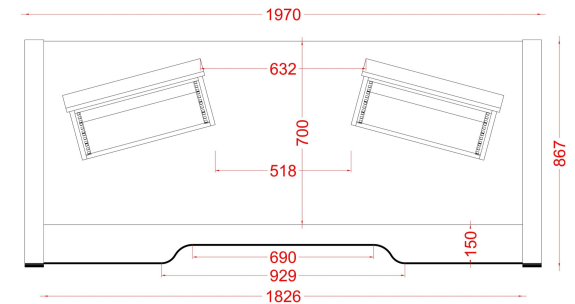

# Rh ea - Maxi

Rh ea - Maxi = 1965.00  

Rh ea - Maxi + 1 rack 19" (2/4/6/8U) = 2185.00  

Rh ea - Maxi + 2 rack 19" (2/4/6/8U) = 2295.00  

prices ex VAT and ex shipping cost