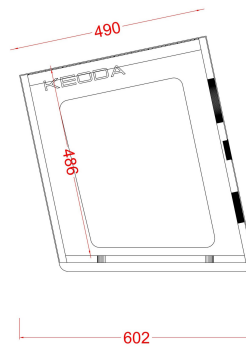

Nylon ball casters

prices ex VAT and ex shipping cost