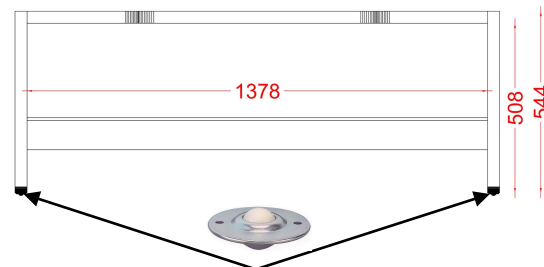

prices ex VAT and ex shipping cost