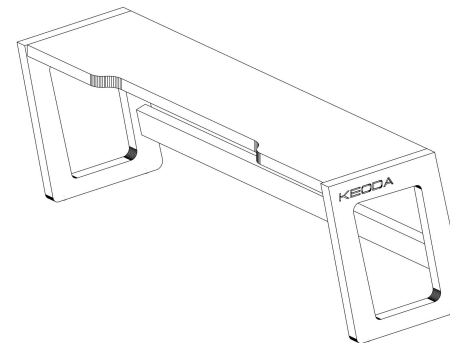

prices ex VAT and ex shipping cost