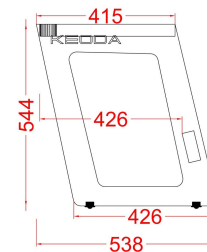

prices ex VAT and ex shipping cost