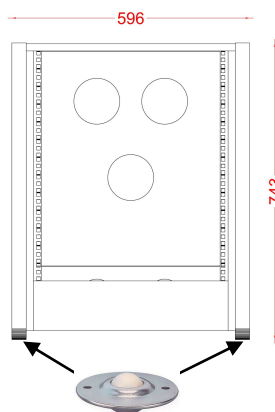

# Rh a - Rack - 10U

Rh a -Rack = 575.00

Nylon ball casters

prices ex VAT and ex shipping cost

# Rh a - Rack -13U

Rh a - Rack = 575.00  

prices ex VAT and ex shipping cost

Nylon ball casters