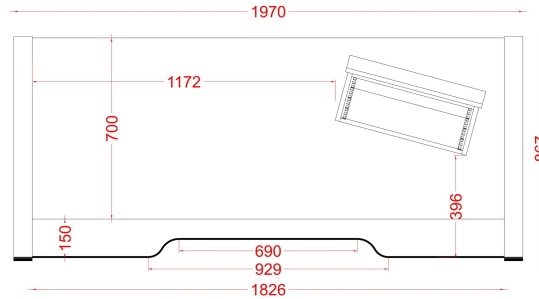

# Rh ea - Medium

Rh ea - Medium = 1638.00  

Rh ea - Medium + 1 rack 19" (2/4/6/8U) =1740.00

Rh ea - Medium + 2 rack 19" (2/4/6/8U) =1835.00  

prices ex VAT and ex shipping cost

# Rh ea - Maxi

Rh ea - Maxi = 1965.00  

Rh ea - Maxi + 1 rack 19" (2/4/6/8U) = 2185.00  

Rh ea - Maxi + 2 rack 19" (2/4/6/8U) = 2295.00  

prices ex VAT and ex shipping cost