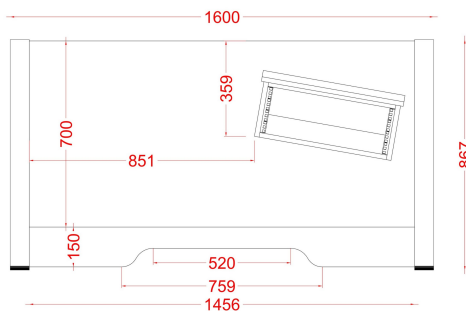

# Rh ea - Medium

Rh ea - Medium = 1638.00  

Rh ea - Medium + 1 rack 19" (2/4/6/8U) =1740.00

Rh ea - Medium + 2 rack 19" (2/4/6/8U) =1835.00  

prices ex VAT and ex shipping cost

# Rh ea - Maxi

Rh ea - Maxi = 1965.00  

Rh ea - Maxi + 1 rack 19" (2/4/6/8U) = 2185.00  

Rh ea - Maxi + 2 rack 19" (2/4/6/8U) = 2295.00  

prices ex VAT and ex shipping cost