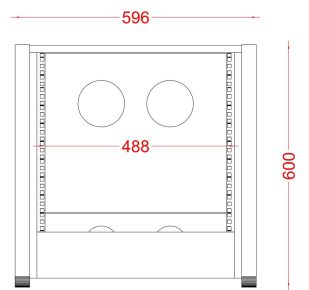

prices ex VAT and ex shipping cost