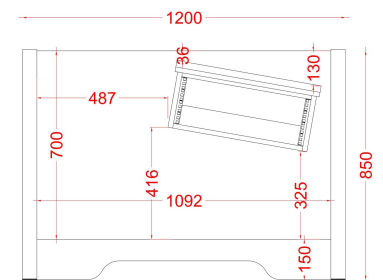

# Rh a - Mini

Rh a - Mini = 1260.00  

Rh a - Mini + 1 rack 19" (2/4/6/U) - A = 1355.00  

Rh a - Mini + 1 rack 19" (2/4/6/U) - B = 1355.00  

prices ex VAT and ex shipping cost

# Rh ea - Medium

Rh ea - Medium = 1638.00  

Rh ea - Medium + 1 rack 19" (2/4/6/8U) =1740.00

Rh ea - Medium + 2 rack 19" (2/4/6/8U) =1835.00  

prices ex VAT and ex shipping cost

# Rh ea - Maxi

Rh ea - Maxi = 1965.00  

Rh ea - Maxi + 1 rack 19" (2/4/6/8U) = 2185.00  

Rh ea - Maxi + 2 rack 19" (2/4/6/8U) = 2295.00  

prices ex VAT and ex shipping cost

# Rh a - Stand

Rh a - Stand = 465.00   (1pi ce)

Tablette sup rieur  
sur mesure (en option)

Top - C = 85.00   (la paire)

prices ex VAT and ex shipping cost