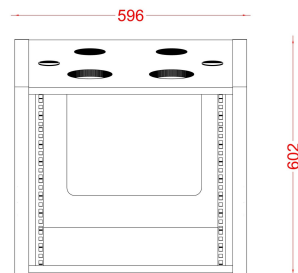

Nylon ball casters

prices ex VAT and ex shipping cost