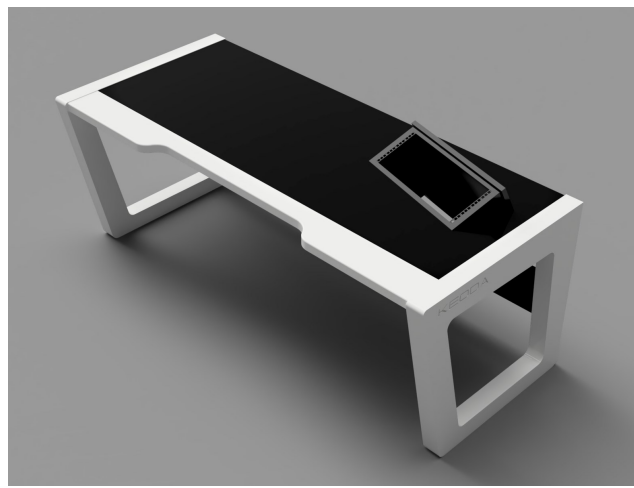

Rh ea - Maxi + 1 rack 19" (2/4/6/8U) = 2185.00  