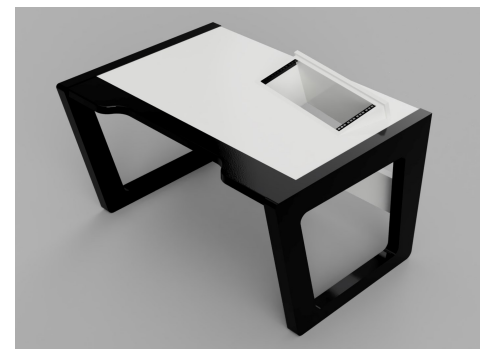

Rh a - Mini + 1 rack 19" (2/4/6/U) - B = 1355.00  