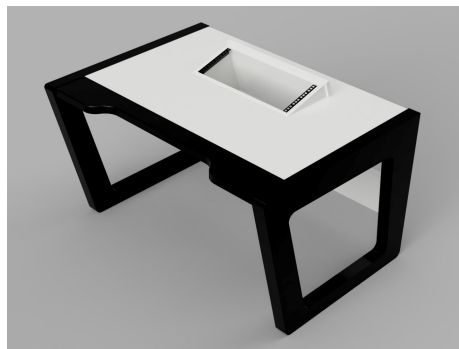

Rh a - Mini + 1 rack 19" (2/4/6/U) - A = 1355.00  