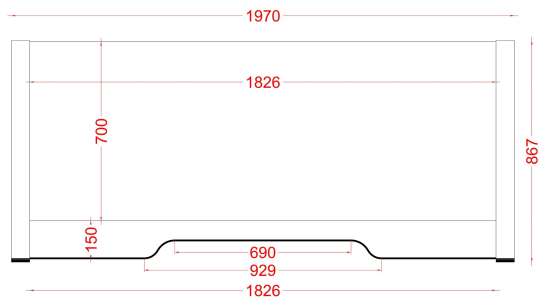

# Rh ea - Medium

Rh ea - Medium = 1638.00  

Rh ea - Medium + 1 rack 19" (2/4/6/8U) =1740.00

Rh ea - Medium + 2 rack 19" (2/4/6/8U) =1835.00  

prices ex VAT and ex shipping cost

# Rh ea - Maxi

Rh ea - Maxi = 1965.00  

Rh ea - Maxi + 1 rack 19" (2/4/6/8U) = 2185.00  

Rh ea - Maxi + 2 rack 19" (2/4/6/8U) = 2295.00  

prices ex VAT and ex shipping cost