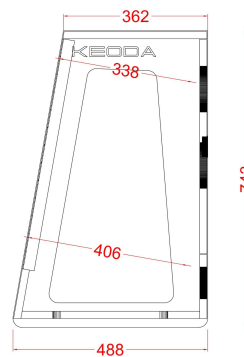

# Rh a - Rack - 10U

Rh a -Rack = 575.00

Nylon ball casters

prices ex VAT and ex shipping cost

# Rh a - Rack -13U

Rh a - Rack = 575.00  

prices ex VAT and ex shipping cost

Nylon ball casters