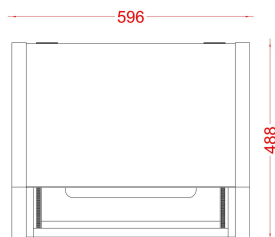

prices ex VAT and ex shipping cost

Nylon ball casters