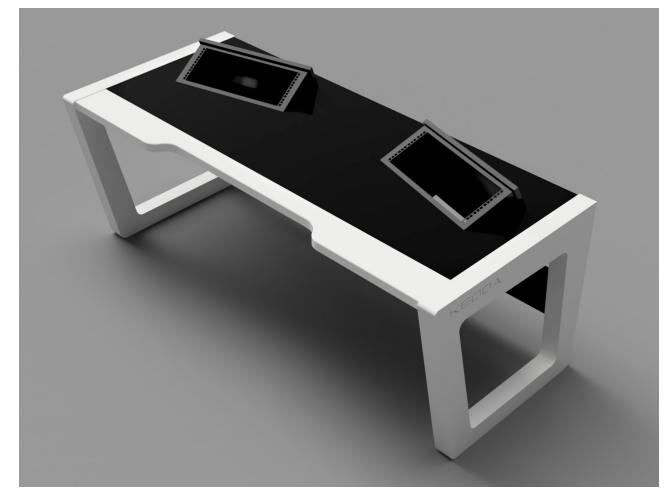

Rh ea - Maxi + 2 rack 19" (2/4/6/8U) = 2295.00  