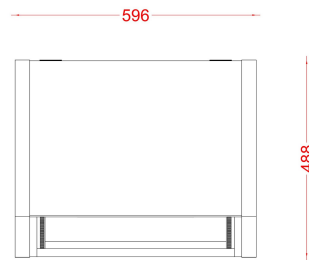

prices ex VAT and ex shipping cost