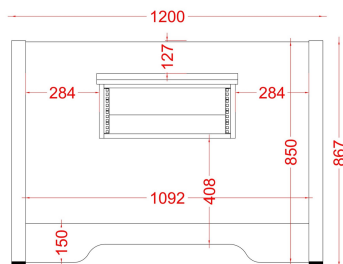

# Rh a - Mini

Rh a - Mini = 1260.00  

Rh a - Mini + 1 rack 19" (2/4/6/U) - A = 1355.00  

Rh a - Mini + 1 rack 19" (2/4/6/U) - B = 1355.00  

prices ex VAT and ex shipping cost

# Rh ea - Medium

Rh ea - Medium = 1638.00  

Rh ea - Medium + 1 rack 19" (2/4/6/8U) =1740.00

Rh ea - Medium + 2 rack 19" (2/4/6/8U) =1835.00  

prices ex VAT and ex shipping cost

# Rh ea - Maxi

Rh ea - Maxi = 1965.00  

Rh ea - Maxi + 1 rack 19" (2/4/6/8U) = 2185.00  

Rh ea - Maxi + 2 rack 19" (2/4/6/8U) = 2295.00  

prices ex VAT and ex shipping cost