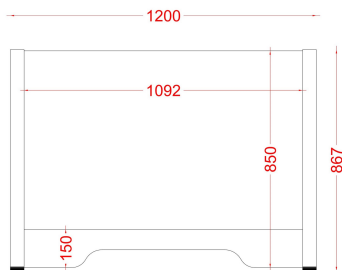

# Rh a - Mini

Rh a - Mini = 1260.00  

Rh a - Mini + 1 rack 19" (2/4/6/U) - A = 1355.00  

Rh a - Mini + 1 rack 19" (2/4/6/U) - B = 1355.00  

prices ex VAT and ex shipping cost

# Rh ea - Medium

Rh ea - Medium = 1638.00  

Rh ea - Medium + 1 rack 19" (2/4/6/8U) =1740.00

Rh ea - Medium + 2 rack 19" (2/4/6/8U) =1835.00  

prices ex VAT and ex shipping cost

# Rh ea - Maxi

Rh ea - Maxi = 1965.00  

Rh ea - Maxi + 1 rack 19" (2/4/6/8U) = 2185.00  

Rh ea - Maxi + 2 rack 19" (2/4/6/8U) = 2295.00  

prices ex VAT and ex shipping cost